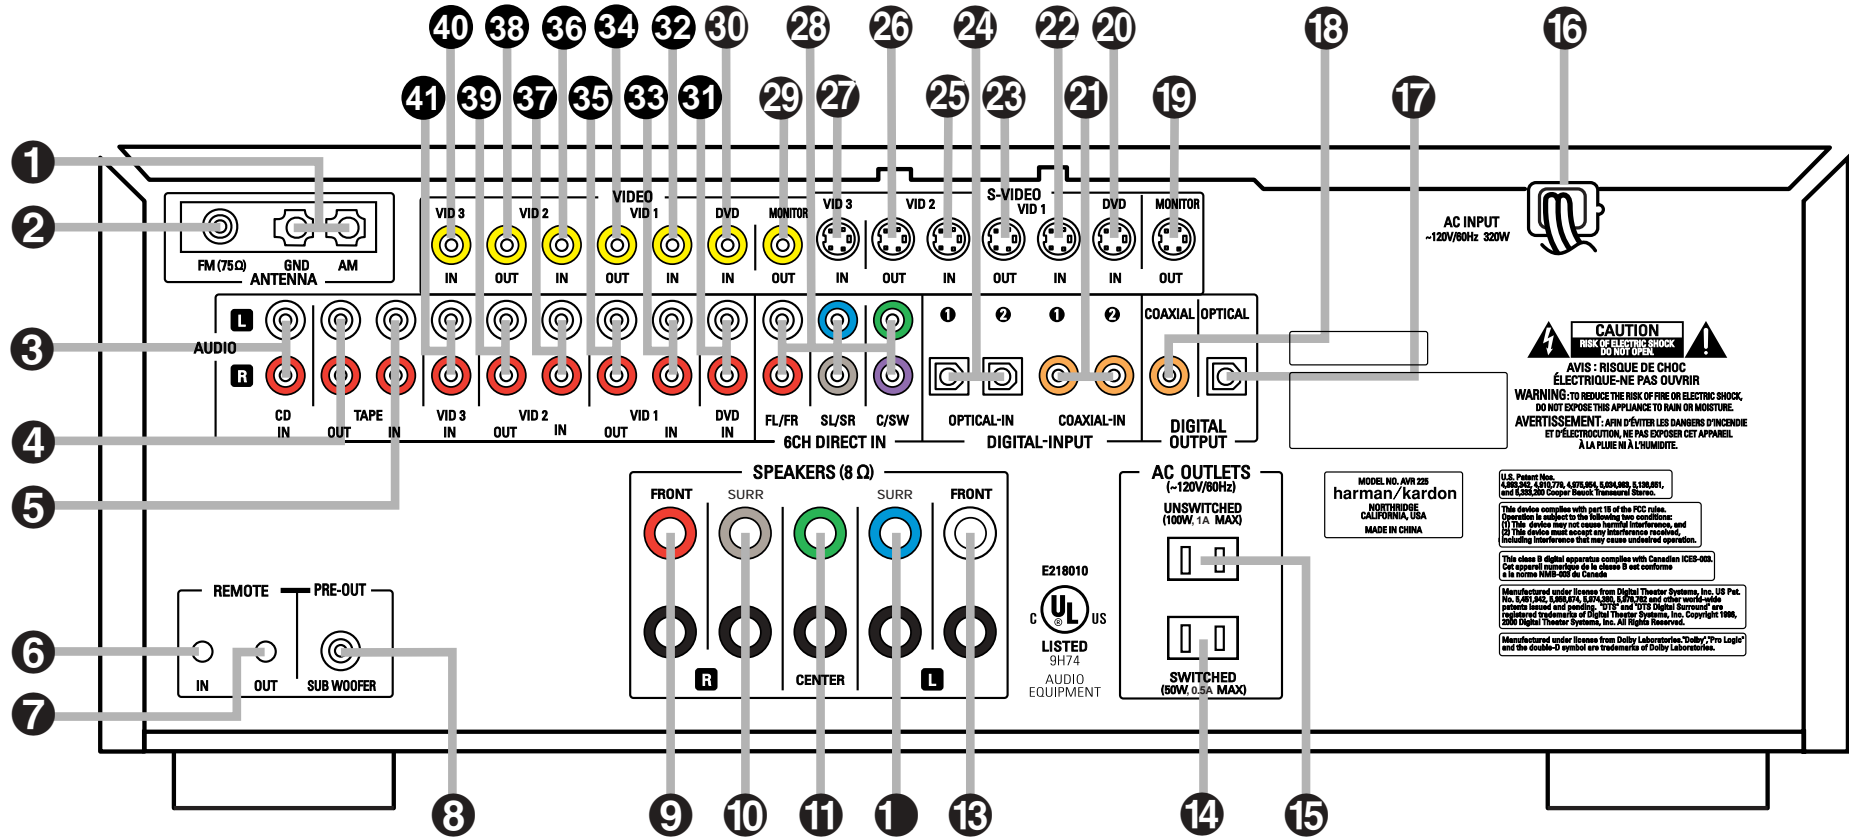

AVR 225 REAR-PANEL CONNECTIONS

- 1 AM Antenna
- 2 FM Antenna
- 3 CD Inputs
- 4 Tape Outputs
- 5 Tape Inputs
- 6 Remote IR Input
- 7 Remote IR Output
- 8 Subwoofer Output
- 9 Front Right Speaker Outputs
- 10 Surround Right Speaker Outputs
- 11 Center Speaker Outputs
- 12 Surround Left Speaker Outputs
- 13 Front Left Speaker Outputs
- 14 Switched AC Accessory Outlet

- 15 Unswitched AC Accessory Outlet
- 16 AC Power Cord
- 17 Optical Digital Audio Output
- 18 Coaxial Digital Audio Output
- 19 Video Monitor S-Video Output
- 20 DVD S-Video Input
- 21 Coaxial Digital Audio Inputs
- 22 Video 1 S-Video Input
- 23 Video 1 S-Video Output
- 24 Optical Digital Audio Inputs
- 25 Video 2 S-Video Input
- 26 Video 2 S-Video Output
- 27 Video 3 S-Video Input
- 28 6-Channel Direct Inputs

- 29 Video Monitor Composite Video Output
- 30 DVD Composite Video Input
- 31 DVD Audio Inputs
- 32 Video 1 Composite Video Input
- 33 Video 1 Audio Inputs
- 34 Video 1 Composite Video Output
- 35 Video 1 Audio Outputs
- 36 Video 2 Composite Video Input
- 37 Video 2 Audio Inputs
- 38 Video 2 Composite Video Output
- 39 Video 2 Audio Outputs
- 40 Video 3 Composite Video Input
- 41 Video 3 Audio Inputs

NOTE: To assist in making the correct connections for multichannel input, output and speaker connections, all connection jacks and terminals are color-coded in conformance with the latest CEA standards as follows: